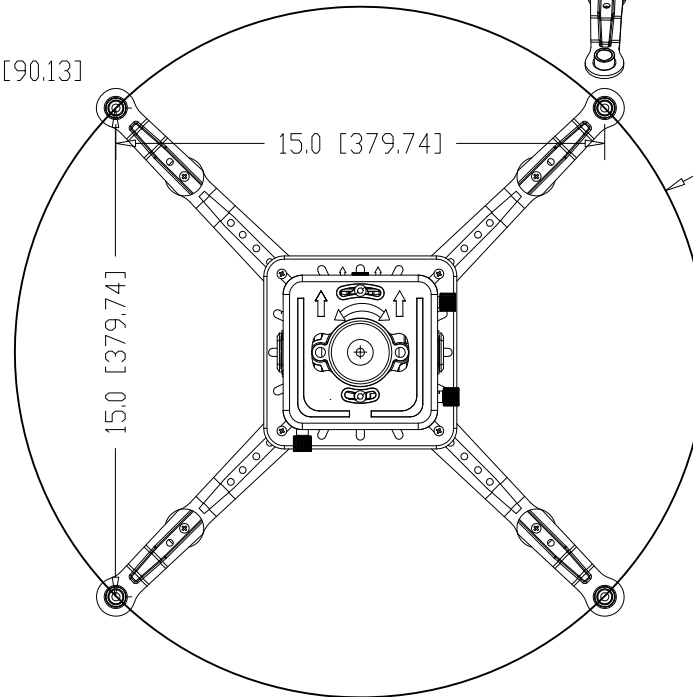

ROLL ADJUSTMENT
POINT±8°

YAW ADJUSTMENT
POINT±15°

PITCH ADJUSTMENT
POINT±15°

3.5 [90.13]

www.multimedia-diskont.at

TITLE:		Wize Pro PR3XL
SIZE B	DWG.NO.	PR3XL

The information in this drawing is the sole property of Wize AV. Any reproduction in part or as a whole without the written permission of Wize AV is prohibited.