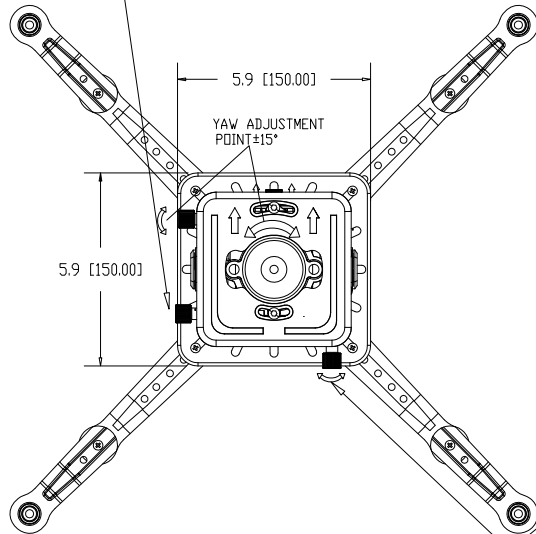

ROLL ADJUSTMENT
POINT±8°

YAW ADJUSTMENT
POINT±15°

PITCH ADJUSTMENT
POINT±15°

3.5 [90.13]

www.multimedia-diskont.at

TITLE:		Wize Pro PR3XL
SIZE B	DWG.NO.	PR3XL

The information in this drawing is the sole property of Wize AV. Any reproduction in part or as a whole without the written permission of Wize AV is prohibited.