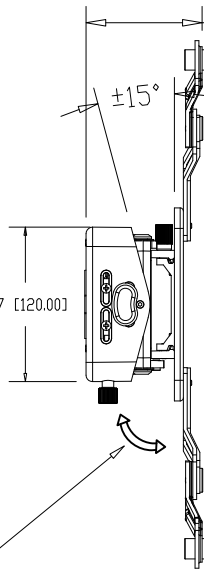

ROLL ADJUSTMENT
POINT±8°

YAW ADJUSTMENT
POINT±15°

PITCH ADJUSTMENT
POINT±15°

3.5 [90.13]

www.multimedia-diskont.at

TITLE:		Wize Pro PR3XL
SIZE B	DWG.NO.	PR3XL

The information in this drawing is the sole property of Wize AV. Any reproduction in part or as a whole without the written permission of Wize AV is prohibited.